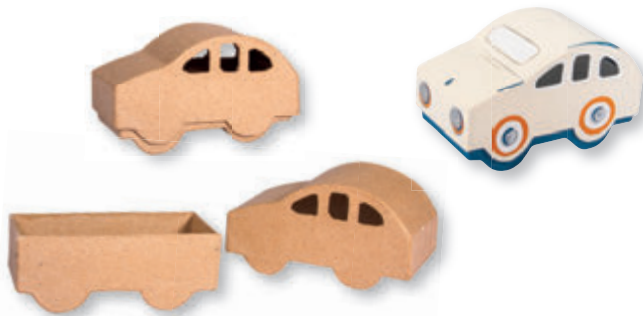

67 260 000 (6)
Pappm.Box Car, FSC Recycled 100%
12x6.5x6.5cm