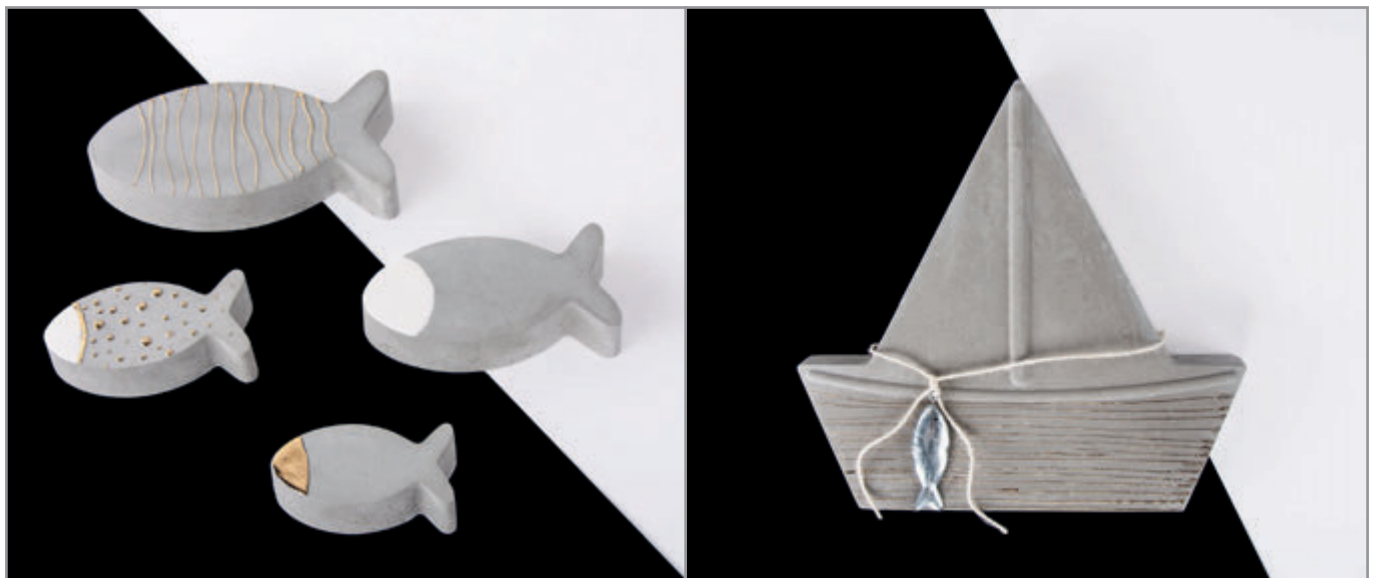

THE all-round casting moulds out of highly transparent, dimensionally stable PET. Perfect for casting with creative-cement, jewellery-cement, Raysin or soap. The moulds are 3cm deep – therefore, different tall items can be poured out of them: either flat for delicate pendants, or tall for decorative setting up of shapes. Depending on the cast material, before casting, grease the moulds with a household edible oil ...and do not forget: for an individually appropriate relief of your cast pieces, pour it out furthermore with a label Rayher!

Exclusiv
by Rayher