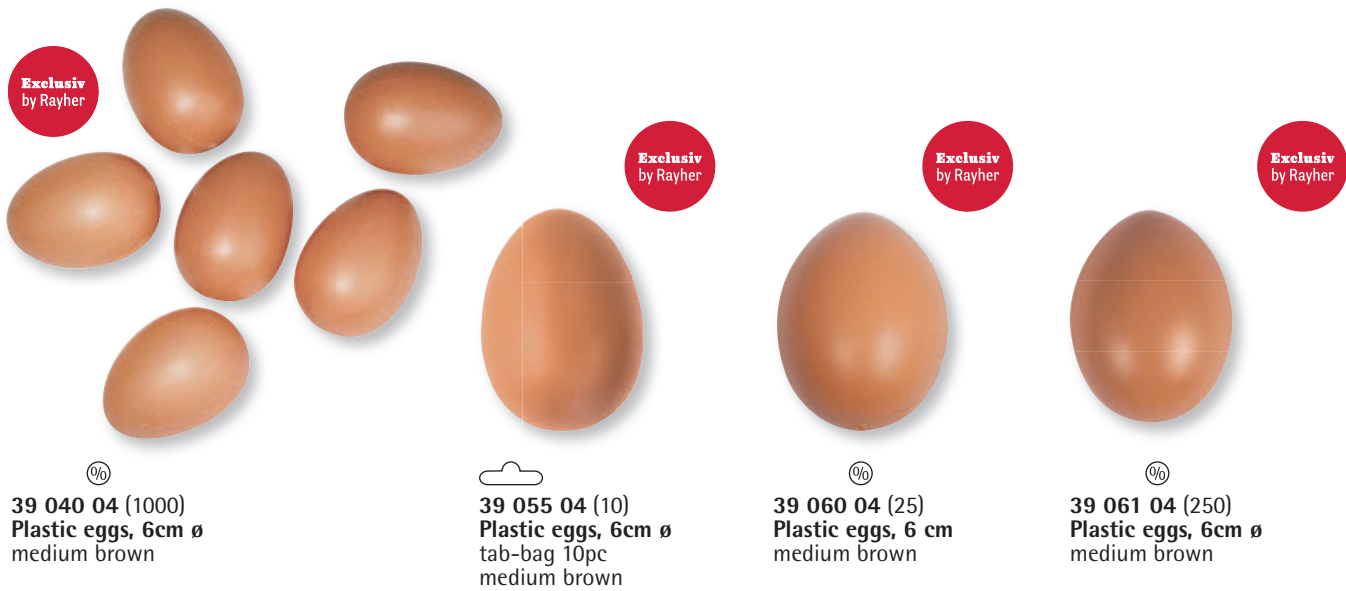

46 226 606 (10)
Metallic deco-pendant Tree of life, 3.3c
tab-bag 3pcs
silver

46 227 606 (10)
Metallic deco-pendant Heart, 2.5cm ø
tab-bag 3pcs
silver

46 228 606 (10)
Metallic deco-pendant Birdcage
2.2x3.6cm, tab-bag 2pcs
silver

39 491 102 (6)
Deco-lava stone, in white
ø3-5cm, bunch 250g
white

Exclusiv by Rayher

Exclusiv by Rayher

Exclusiv by Rayher

Exclusiv by Rayher

39 040 04 (1000)
Plastic eggs, 6cm ø
medium brown

39 055 04 (10)
Plastic eggs, 6cm ø
tab-bag 10pc
medium brown

39 060 04 (25)
Plastic eggs, 6 cm
medium brown

39 061 04 (250)
Plastic eggs, 6cm ø
medium brown

After the successful introduction of our plastic eggs with a real-touch effect in 2016, now our 6 cm big eggs are available in a trendy, natural shade of brown!
The Easter bunny and his helpers are particularly pleased about considering the fact that any Easter decoration can be realized in an "unbreakable" and natural manner.
Whether labeled, decorated with metallic effects, colours or transfers – anything is possible!

All the benefits in a nutshell:

- Sophisticated production methods enable a satin finish with a real-touch effect
- About 20% more weight for a higher stability
- Richer lifelike colours