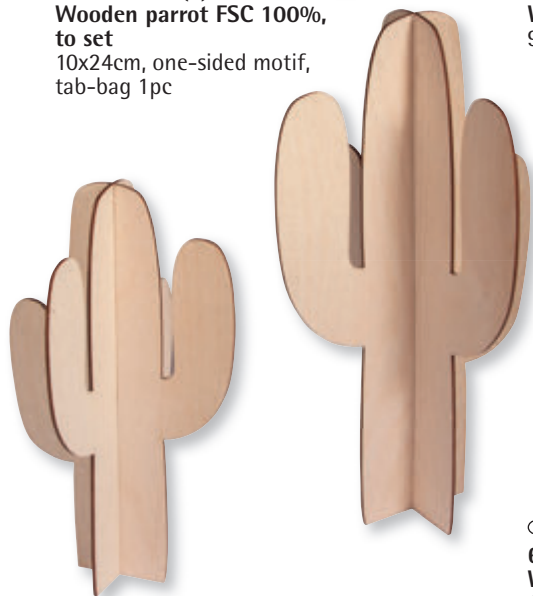

62 814 000 (10)
Wooden bike, to set up FSC 100%
20x11cm, tab-bag 1pc

62 812 000 (4)
Wooden cacti to set up FSC 100%
3D effect 16.5x32cm+22x42cm, set 2pcs