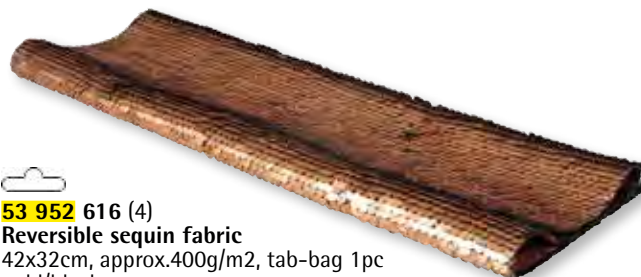

53 952 616 (4)
Reversible sequin fabric
42x32cm, approx.400g/m2, tab-bag 1pc
gold/black
100% Polyester