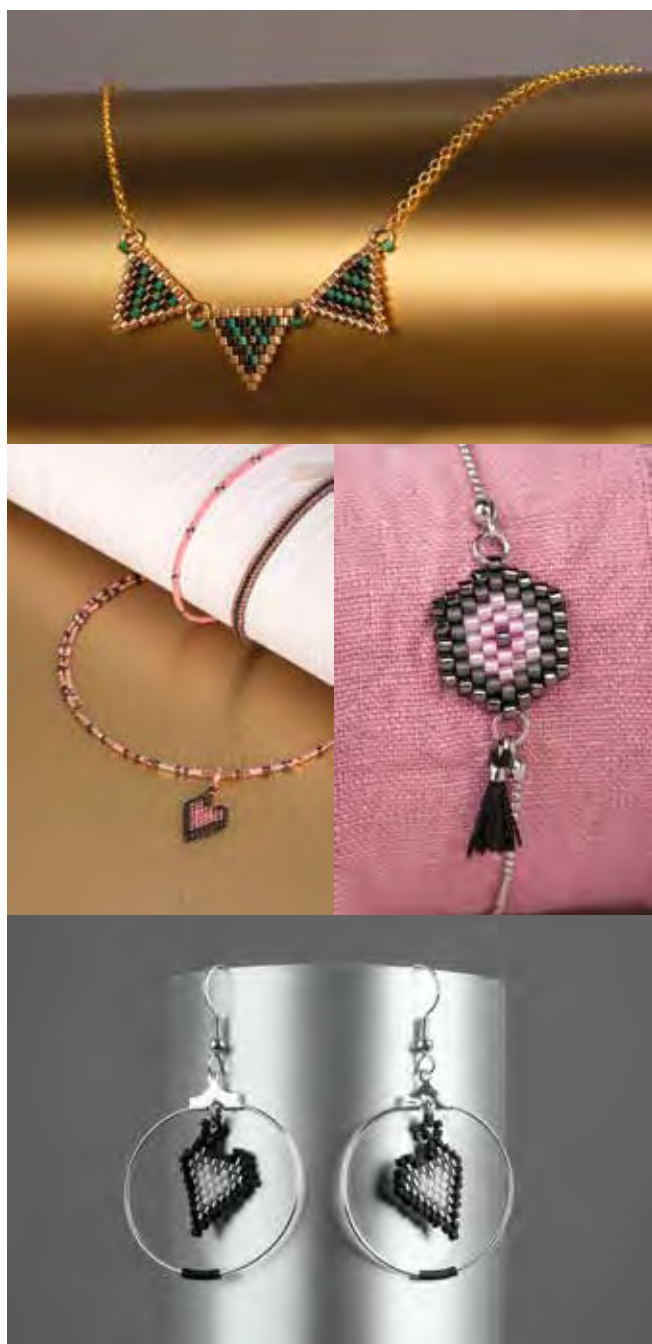

 MIYUKI

14 844 000 (1)
 Display MiyukiBox
 3 cubes 49 cm wide

14 845 000 (1)
 Display MiyukiBox
 3 cubes 51 cm wide

Our Premium-Rocailles meet the requirements of very high quality. They are especially equal in size and finish and therefore ideal for high quality jewellery as well as stitching and weaving. The uniformity of the beads is advantageous to get a steady width when weaving. The constant size of the whole of the rocailles makes working much easier.