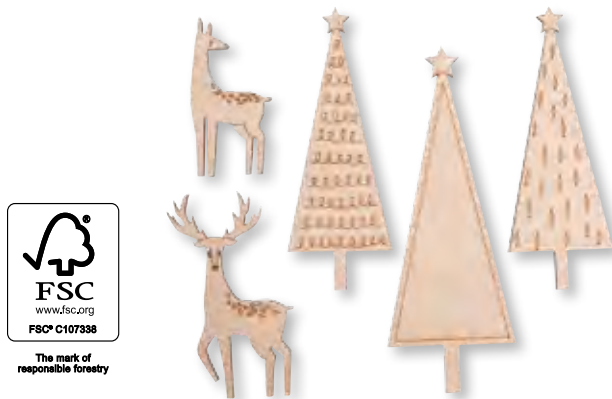

46 316 000 (8)
Wood.motifs Trees+deer+roe deer,FSC 100%
3.5-5.5 x 7-14.9cm, tab-bag 5pcs