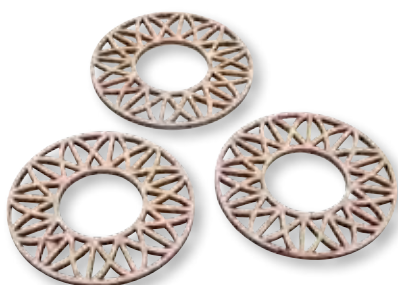

Exclusive
by Rayher

Dream on

62 819 000 (8)
Wood.disc "Dream" modern,FSC100%,
7cm ø
tab-bag 3pcs