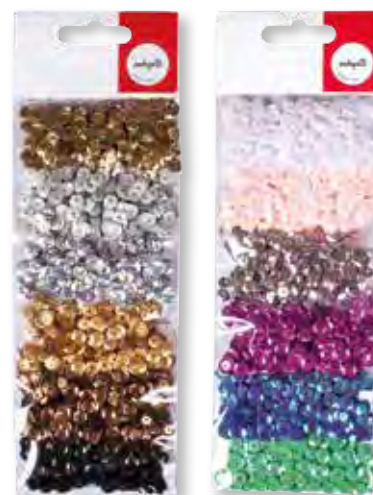

39 567 000 (6)
Sequins mix "Glam", 6mm ø
6 colours à 7g, tab-card 42g