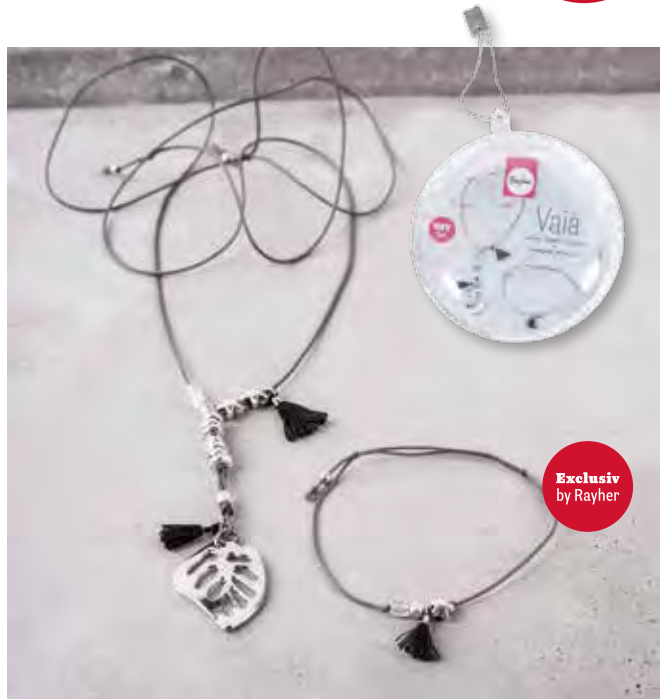

22 276 16 (10)
Ear hooks
20mm, tab-bag 4pcs
pink gold

22 279 16 (10)
Ear stud with platine, 6mm ø
tab-bag 4pcs.
pink gold

22 904 16 (10)
Metal bead, 6mm ø
hole 2mm ø, t-bag 6pcs.
pink gold

22 906 16 (10)
Metal bead, 8mm ø
big hole 3mm ø, t-bag 5pcs.
pink gold

22 659 626 (5)
Metal element chain w. clasp, 2mm ø
78cm, +5cm, tab-bag 1pc
rose-gold

Exclusive
by Rayher

Exclusiv
by Rayher

14 836 000 (3)
CK: Jewellery set "Vaia" Pineapple
1 necklace + 1 bracelet, 2pcs