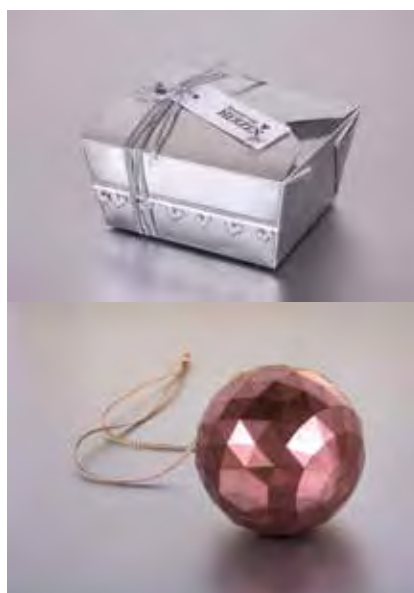

EFFECTSPRAY

- Highly glossy effect-spray
- for all smooth surfaces such as metal, wood, glass and plastics
- not weatherproof and durably waterproof: therefore only usable for decorative applications
- conditionally resistant to water and usual household cleaners
- high-grade acrylic quality
- very good coverage, very high gloss, excellent adhesion
- fast-drying
- spreading rate (depending on the substrate): 200ml for about 0.6m²