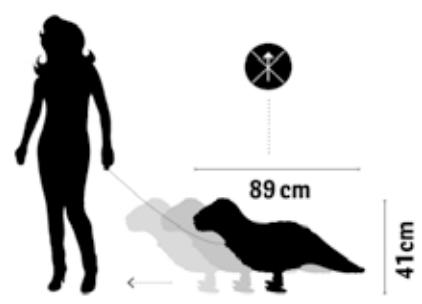

87 182 000 (6)
Foil balloon Running dinosaur
89x41cm, tab-bag 1pc