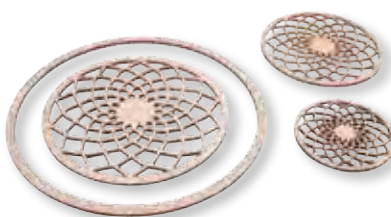

62 826 000 (5)
W.disc "Dream" filigree,FSC100%
ø7-13cm+ring ø18cm, tab-bag 4pcs