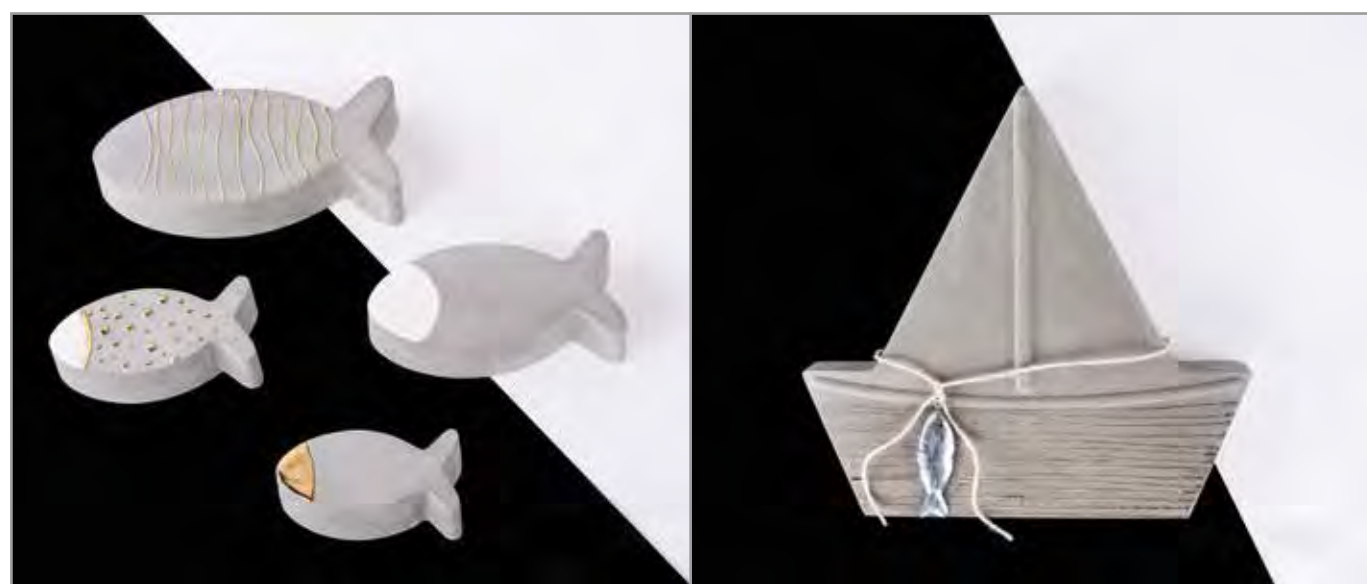

36 083 000 (3)
Casting mould: Fishes 4 sizes
7.5-14.5 x 3.7-7.4cm, depth 3cm

Never-ending creative possibilities!

Round into square or star into round, four small in one big or just a star?

With this casting moulds everything is possible.