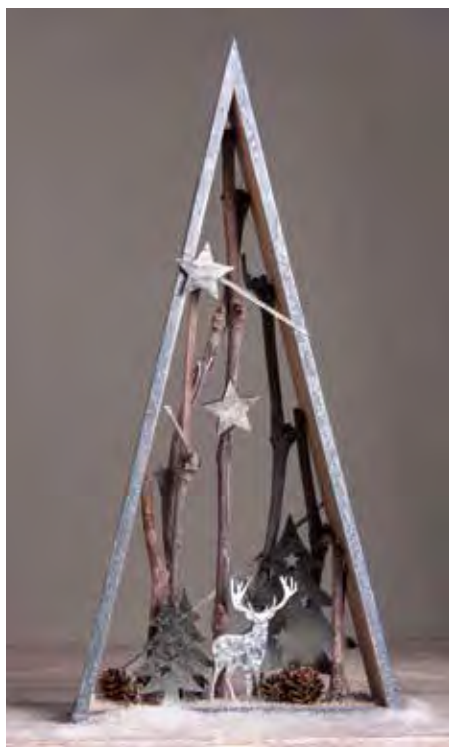

46 303 000 (8)
Metall-silhouettes Firs & deer
5.2x7.5-8.5x12.2cm, 4-part, tab-bag 1set