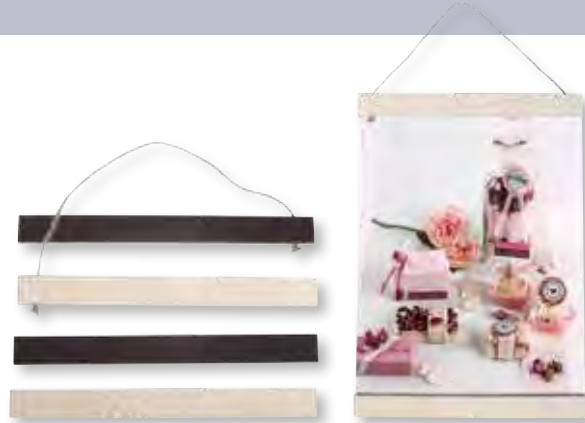

62 808 000 (10)
Wooden magnet holder to hang,
FSCMixCred
10.5x1.5x0.75cm, tab-bag 1Set

62 809 000 (8)
Wooden magnet holder to hang,
FSCMixCred
21x2x0.75cm, tab-bag 1Set

62 797 000 (3)
Wooden tablet & book stand FSC 100%
28x21x3.4cm