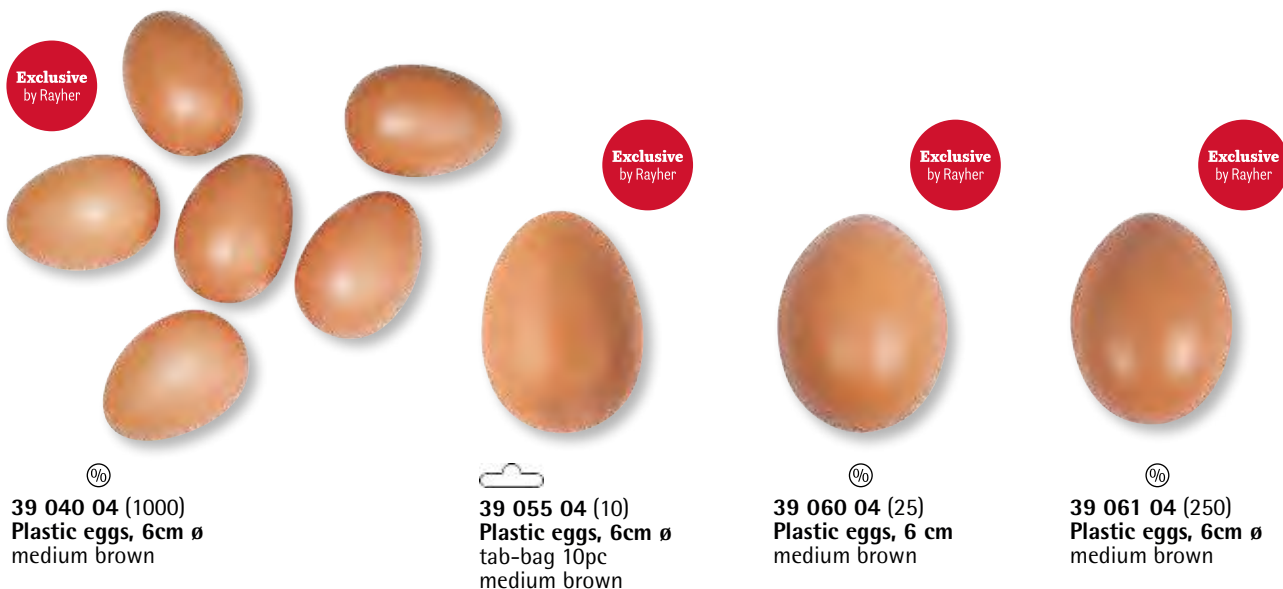

39 040 04 (1000)
Plastic eggs, 6cm ø
medium brown

39 055 04 (10)
Plastic eggs, 6cm ø
tab-bag 10pc
medium brown

39 060 04 (25)
Plastic eggs, 6 cm
medium brown

39 061 04 (250)
Plastic eggs, 6cm ø
medium brown

After the successful introduction of our plastic eggs with a real-touch effect in 2016, now our 6 cm big eggs are available in a trendy, natural shade of brown!
The Easter bunny and his helpers are particularly pleased about considering the fact that any Easter decoration can be realized in an "unbreakable" and natural manner.
Whether labeled, decorated with metallic effects, colours or transfers – anything is possible!

All the benefits in a nutshell:

- Sophisticated production methods enable a satin finish with a real-touch effect
- About 20% more weight for a higher stability
- Richer lifelike colours